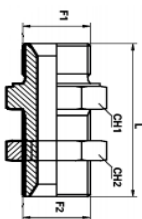

Adapteris BSP

ANGG..P

BSP 60° išorinis sriegis (fiksuoja per kiaurymę)

Kodas	Sriegis ØA	Sriegis ØD	CH1
ANGG0404P	1/4"	1/4"	19
ANGG0606P	3/8"	3/8"	22
ANGG0808P	1/2"	1/2"	27
ANGG1212P	3/4"	3/4"	32
ANGG1616P	1"	1"	41
ANGG2020P	1 1/4"	1 1/4"	50
ANGG2424P	1 1/2"	1 1/2"	55