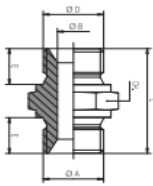

Adapteris BSP

ANGG

BSP 60° išorinis - išorinis sriegis

Kodas	Sriegis ØA	Sriegis ØD	CH
ANGG0202	1/8"	1/8"	14
ANGG0404	1/4"	1/4"	19
ANGG0606	3/8"	3/8"	22
ANGG0808	1/2"	1/2"	27
ANGG1010	5/8"	5/8"	30
ANGG1212	3/4"	3/4"	32
ANGG1616	1"	1"	41
ANGG2020	1 1/4"	1 1/4"	50
ANGG2424	1 1/2"	1 1/2"	55
ANGG3232	2"	2"	70