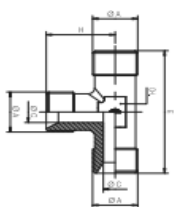

TMG

Trišakis adapteris BSP

BSP 60° išorinis - išorinis - išorinis sriegis

Kodas	Sriegis ØA	Sriegis ØB	CH
TMG04	1/4"	1/4"	14
TMG06	3/8"	3/8"	17
TMG08	1/2"	1/2"	19
TMG12	3/4"	3/4"	27
TMG16	1"	1"	36