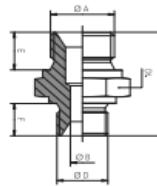

Adapteris BSP

ANGG

BSP 60° išorinis - išorinis sriegis

Kodas	Sriegis ØA	Sriegis ØD	CH
ANGG0202	1/8"	1/8"	14
ANGG0404	1/4"	1/4"	19
ANGG0606	3/8"	3/8"	22
ANGG0808	1/2"	1/2"	27
ANGG1010	5/8"	5/8"	30
ANGG1212	3/4"	3/4"	32
ANGG1616	1"	1"	41
ANGG2020	1 1/4"	1 1/4"	50
ANGG2424	1 1/2"	1 1/2"	55
ANGG3232	2"	2"	70

Adapteris BSP

ARGG

BSP 60° išorinis - išorinis sriegis

Kodas	Sriegis ØA	Sriegis ØD	CH
ARGG0402	1/4"	1/8"	19
ARGG0604	3/8"	1/4"	22
ARGG0804	1/2"	1/4"	27
ARGG0806	1/2"	3/8"	27
ANGG1008	5/8"	1/2"	30
ARGG1206	3/4"	3/8"	32
ARGG1208	3/4"	1/2"	32
ARGG1210	3/4"	5/8"	32
ARGG1608	1"	1/2"	41
ARGG1612	1"	3/4"	41
ARGG2012	1 1/4"	3/4"	50
ARGG2016	1 1/4"	1"	50
ARGG2412	1 1/2"	3/4"	55
ARGG2416	1 1/2"	1"	55
ARGG2420	1 1/2"	1 1/4"	55
ARGG3220	2"	1 1/4"	70
ARGG3224	2"	1 1/2"	70